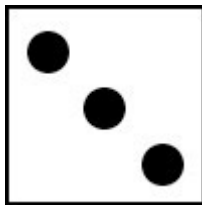

Snowman Dice Games

Draw a hat

Draw a head

Draw a middle body

Draw a bottom body

Draw a face

Draw stick arms

Race to see who can draw a complete snowman first. Rules - if you have already rolled a number you miss a go or see how many snowmen you can complete within a set time e.g. 5 minutes!

Snowman Dice Games

Snowman Colouring

Race to see who can colour a complete snowman first!
Rules – roll your dice and colour the numbers that you rolled.