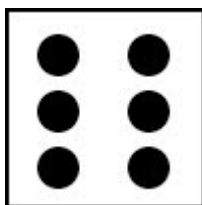

Snowman Dice Games

Draw a hat

Draw a head

Draw a middle body

Draw a bottom body

Draw a face

Draw stick arms

Race to see who can draw a complete snowman first. Rules - if you have already rolled a number you miss a go or see how many snowmen you can complete within a set time e.g. 5 minutes!

Snowman Dice Games

Snowman Colouring

Race to see who can colour a complete snowman first!
Rules – roll your dice and colour the numbers that you rolled.