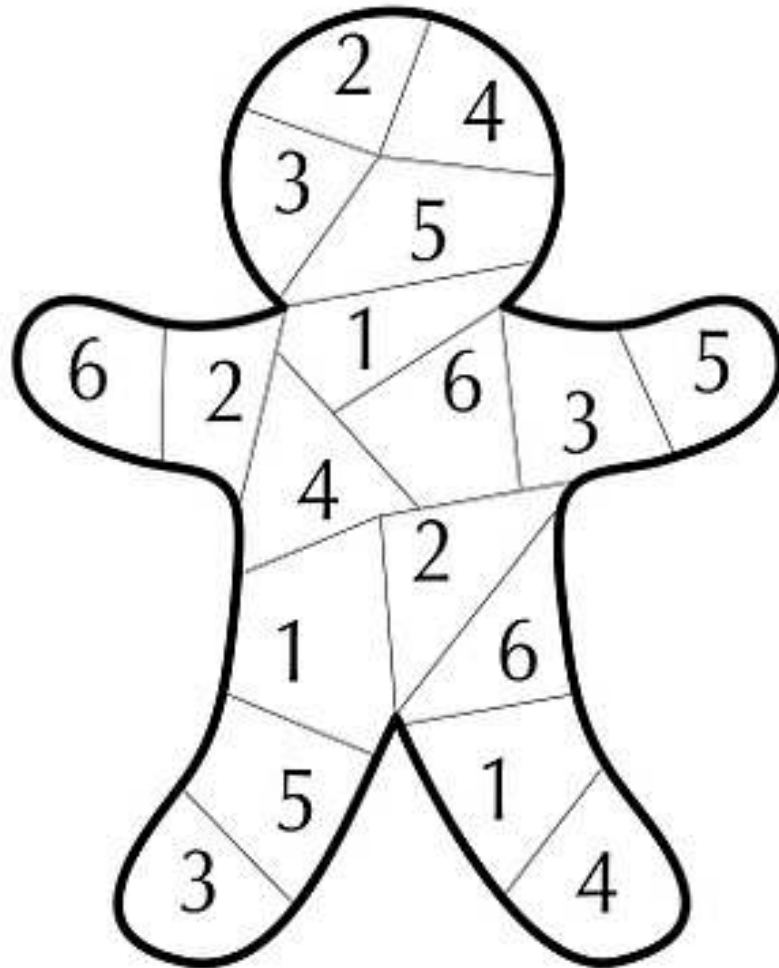

Snowman Dice Games

Draw a hat

Draw a head

Draw a middle body

Draw a bottom body

Draw a face

Draw stick arms

Race to see who can draw a complete snowman first. Rules - if you have already rolled a number you miss a go or see how many snowmen you can complete within a set time e.g. 5 minutes!

Snowman Dice Games

Snowman Colouring

Race to see who can colour a complete snowman first!
Rules – roll your dice and colour the numbers that you rolled.