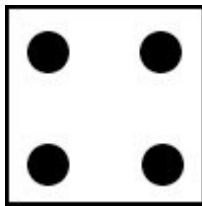

Snowman Dice Games

Draw a hat

Draw a head

Draw a middle body

Draw a bottom body

Draw a face

Draw stick arms

Race to see who can draw a complete snowman first. Rules - if you have already rolled a number you miss a go or see how many snowmen you can complete within a set time e.g. 5 minutes!

Snowman Dice Games

Snowman Colouring

Race to see who can colour a complete snowman first!
Rules – roll your dice and colour the numbers that you rolled.